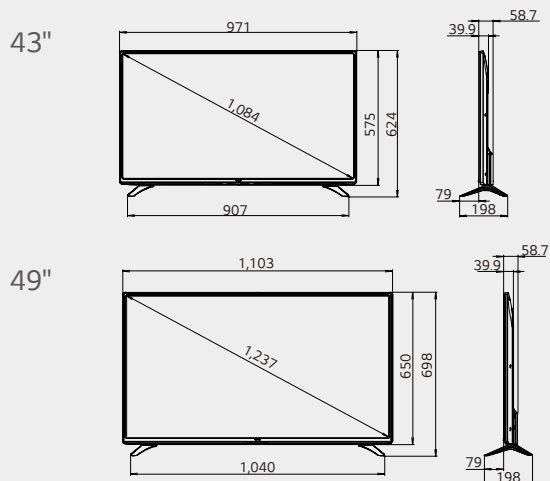

Specifications

LW310C

		43" (109cm)	49" (124cm)
DISPLAY	Type	LCD with Edge LED	
	Resolution	1,920 x 1,080 (FHD)	
	Brightness	200cd/m ²	
BROADCASTING SYSTEM	Analogue	PAL / SECAM	
	Digital	DVB-T2/C	
VIDEO	Triple XD Engine	•	
	Real Cinema 24p (3:3 Pull down)	•	
	Aspect Ratio	6 modes (16:9, Original, 4:3, Vertical Zoom, All-Direction Zoom, Just Scan)	
AUDIO	Audio Output / Speaker System	5W + 5W / 2.0 ch	
GENERAL FEATURES	Sound Mode	• 6 modes (Standard, Cinema, Clean Voice, Soccer, Music, Game)	
	Clear Voice	•	
	Management	Remote Diagnostics (USB)	
	Interactivity	HTNG / HDMI-CEC	
COMMERCIAL FEATURES	RJP Interface	RS-232C, HDMI-CEC	
	Advanced Settings	Auto Off / Auto Sleep, Motion Eye Care, Smart Energy Saving	
INTERFACE	Side	Headphone Out (1), HDMI In (1), USB 2.0 (1)	
	Rear	RF In, AV In, Component In + Audio (Commonly used with AV In), Digital Audio Out, HDMI In, RGB In, RS-232C	
DIMENSIONS (Unit : mm)	Vesa	200mm x 200mm	300mm x 300mm
	Bezel Width (L/R,U,B) : On bezel based	10.2, 10.2, 18.3mm	
	Bezel Width (L/R,U,B) : Off bezel based	7.9, 7.9, 16mm	
	W x H x D / weight (w/o stand)	971 x 575 x 40 (SPK 59mm) / 9.5kg	1,103 x 650 x 40 (SPK 59mm) / 13.1kg
	W x H x D / weight (with stand)	971 x 624 x 198 / 9.8kg	1,103 x 698 x 198 / 13.4kg
POWER (Unit : Watts)	W x H x D / weight (packaged)	1,050 x 655 x 152 / 12.7kg	1,197 x 760 x 142 / 16.9kg
	Power Supply	100-240V, 50 / 60Hz	
	Power Consumption	62.0W	75.5W
STANDARD (CERTIFICATION)	Typical	49.0W	61.9W
	Stand-by	0.21W	
STANDARD (CERTIFICATION)	Safety	AS/NZS 60065, CB Scheme	
	EMC	AS/NZS CISPR 32, RCM	
	Energy Rating	138kWh/year: 7 Star	155kWh/year: 7 Star

Dimensions (Unit : mm)

Connectivity

- ① OPTICAL DIGITAL AUDIO OUT
- ② RGB IN (PC)
- ③ COMPONENT IN / AV IN
- ④ HDMI IN
- ⑤ RS-232C IN
- ⑥ ANTENNA / CABLE IN