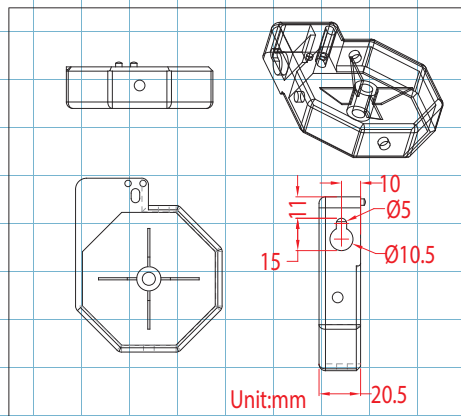

Unit: mm

Can't find size and ratio you're looking for? Visit elitescreens.com/csr to create your own

Note: Data Error ±1". The listed measurements are for general reference only. Please contact Elite Screens to verify product design and dimensions before attempting to integrate its products with any structural or furniture modification. Although a manufacturer may offer product advice, it may be taken or disregarded at the integrator's discretion. Elite Screens will not be held responsible or be otherwise liable for faulty installations.