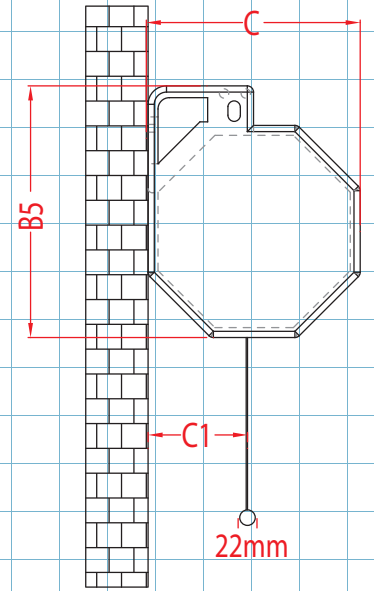

Unit: mm

Can't find size and ratio you're looking for? Visit elitescreens.com/csr to create your own

Note: Data Error ±1". The listed measurements are for general reference only. Please contact Elite Screens to verify product design and dimensions before attempting to integrate its products with any structural or furniture modification. Although a manufacturer may offer product advice, it may be taken or disregarded at the integrator's discretion. Elite Screens will not be held responsible or be otherwise liable for faulty installations.