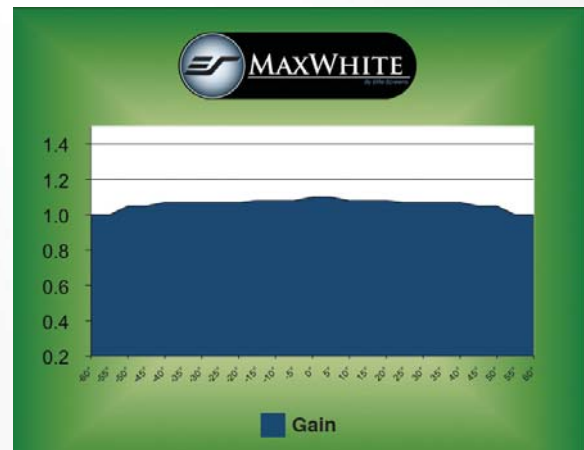

Manual Series

The Elite Manual Pull-down series front projection screen is a great cost effective retractable screen with a dual case design for wall or ceiling installation.

Screen Material

- MaxWhite 1.1 Gain Screen Material is durable and easy to clean
- 160 degree wide viewing angle for commercial and residential presentations
- Black backed screen material eliminates light penetration for superior color reproduction
- Black masking enhances picture contrast

Casing & Installation

- Durable metal casing
- Suitable for wall/ceiling installations
- Optional 6" & 12" brackets available

Control System

- Auto-locking mechanism with variable height settings
- Manually operated (lanyard included)

Warranty

- 2-year parts and labor
- 3-year warranty for ENR-G (Educational, Non-profit, Religious or Government/Military) - US only

Certified

- GREENGUARD® Indoor Air Quality and GREENGUARD® Children & Schools Certified

Elite Screens' MaxWhite Screen Material is durable for daily use and Easy to Clean. It has a wide viewing angle with 1.1 Gain and is suitable for most applications including Commercial /Educational and Residential. MaxWhite Screen material has a black backing to eliminate light penetration for superior color reproduction. Its Texture pattern eliminates Moiré or Hot Spotting which is a common phenomenon with poorly made projection screen material or wall projections.