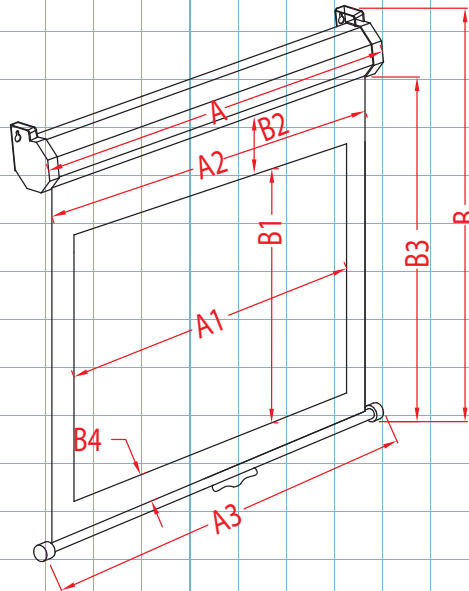

Unit: mm

Can't find size and ratio you're looking for? Visit elitescreens.com/csr to create your own

Note: Data Error ±1". The listed measurements are for general reference only. Please contact Elite Screens to verify product design and dimensions before attempting to integrate its products with any structural or furniture modification. Although a manufacturer may offer product advice, it may be taken or disregarded at the integrator's discretion. Elite Screens will not be held responsible or be otherwise liable for faulty installations.