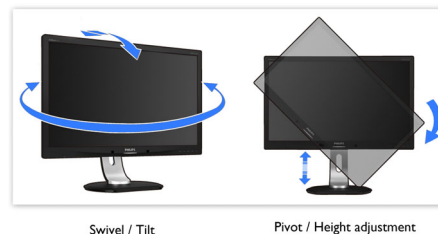

SmartErgoBase

The SmartErgoBase is a monitor base that delivers ergonomic display comfort and provides cable management. The base's people-friendly height, swivel, tilt and rotation angle adjustments position the monitor for maximum comfort that can ease the physical strains of a long workday; cable management reduces cable clutter and keeps the workspace neat and professional.