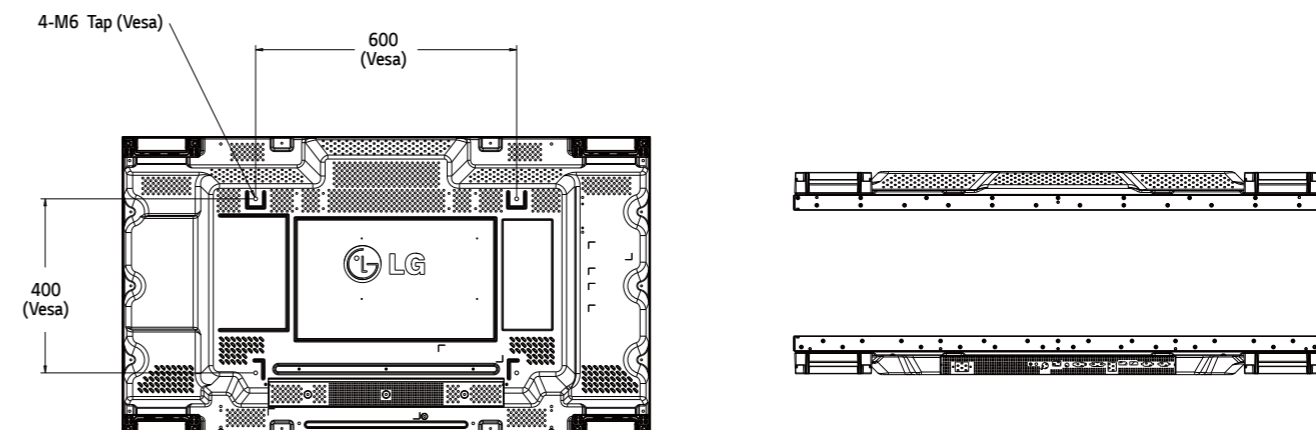

### Evolved Daisy-Chain Performance

DisplayPort 1.2 connectors enable UHD content playback on 4K Video Wall in 2x2 displays. (available on LV75A/LV77A)

## DIMENSION (unit : mm)