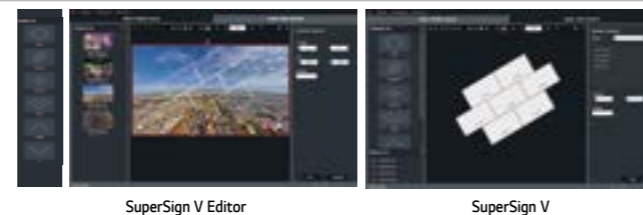

SOFTWARE

SuperSign V for Dynamic Layout

- Use given templates to configure video wall layout easily
- Rotate, cut and edit content according to a defined layout
- Flexible content editing in various layouts is viable
- Scheduled-based content playback based on time and day
- Distribute content to media players as well