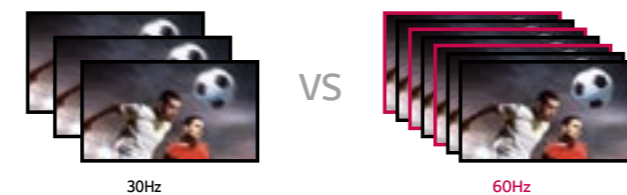

Vivid Imagery Viewing

TruMotion™ 60Hz Refresh Rate drastically reduces motion blur and judder ensuring vivid image details.