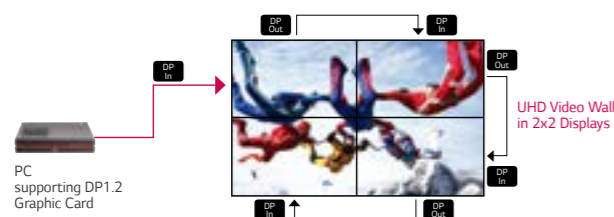

Evolved Daisy-Chain Performance

DisplayPort 1.2 connectors enable UHD content playback on 4K Video Wall in 2x2 displays. (available on LV75A/LV77A)